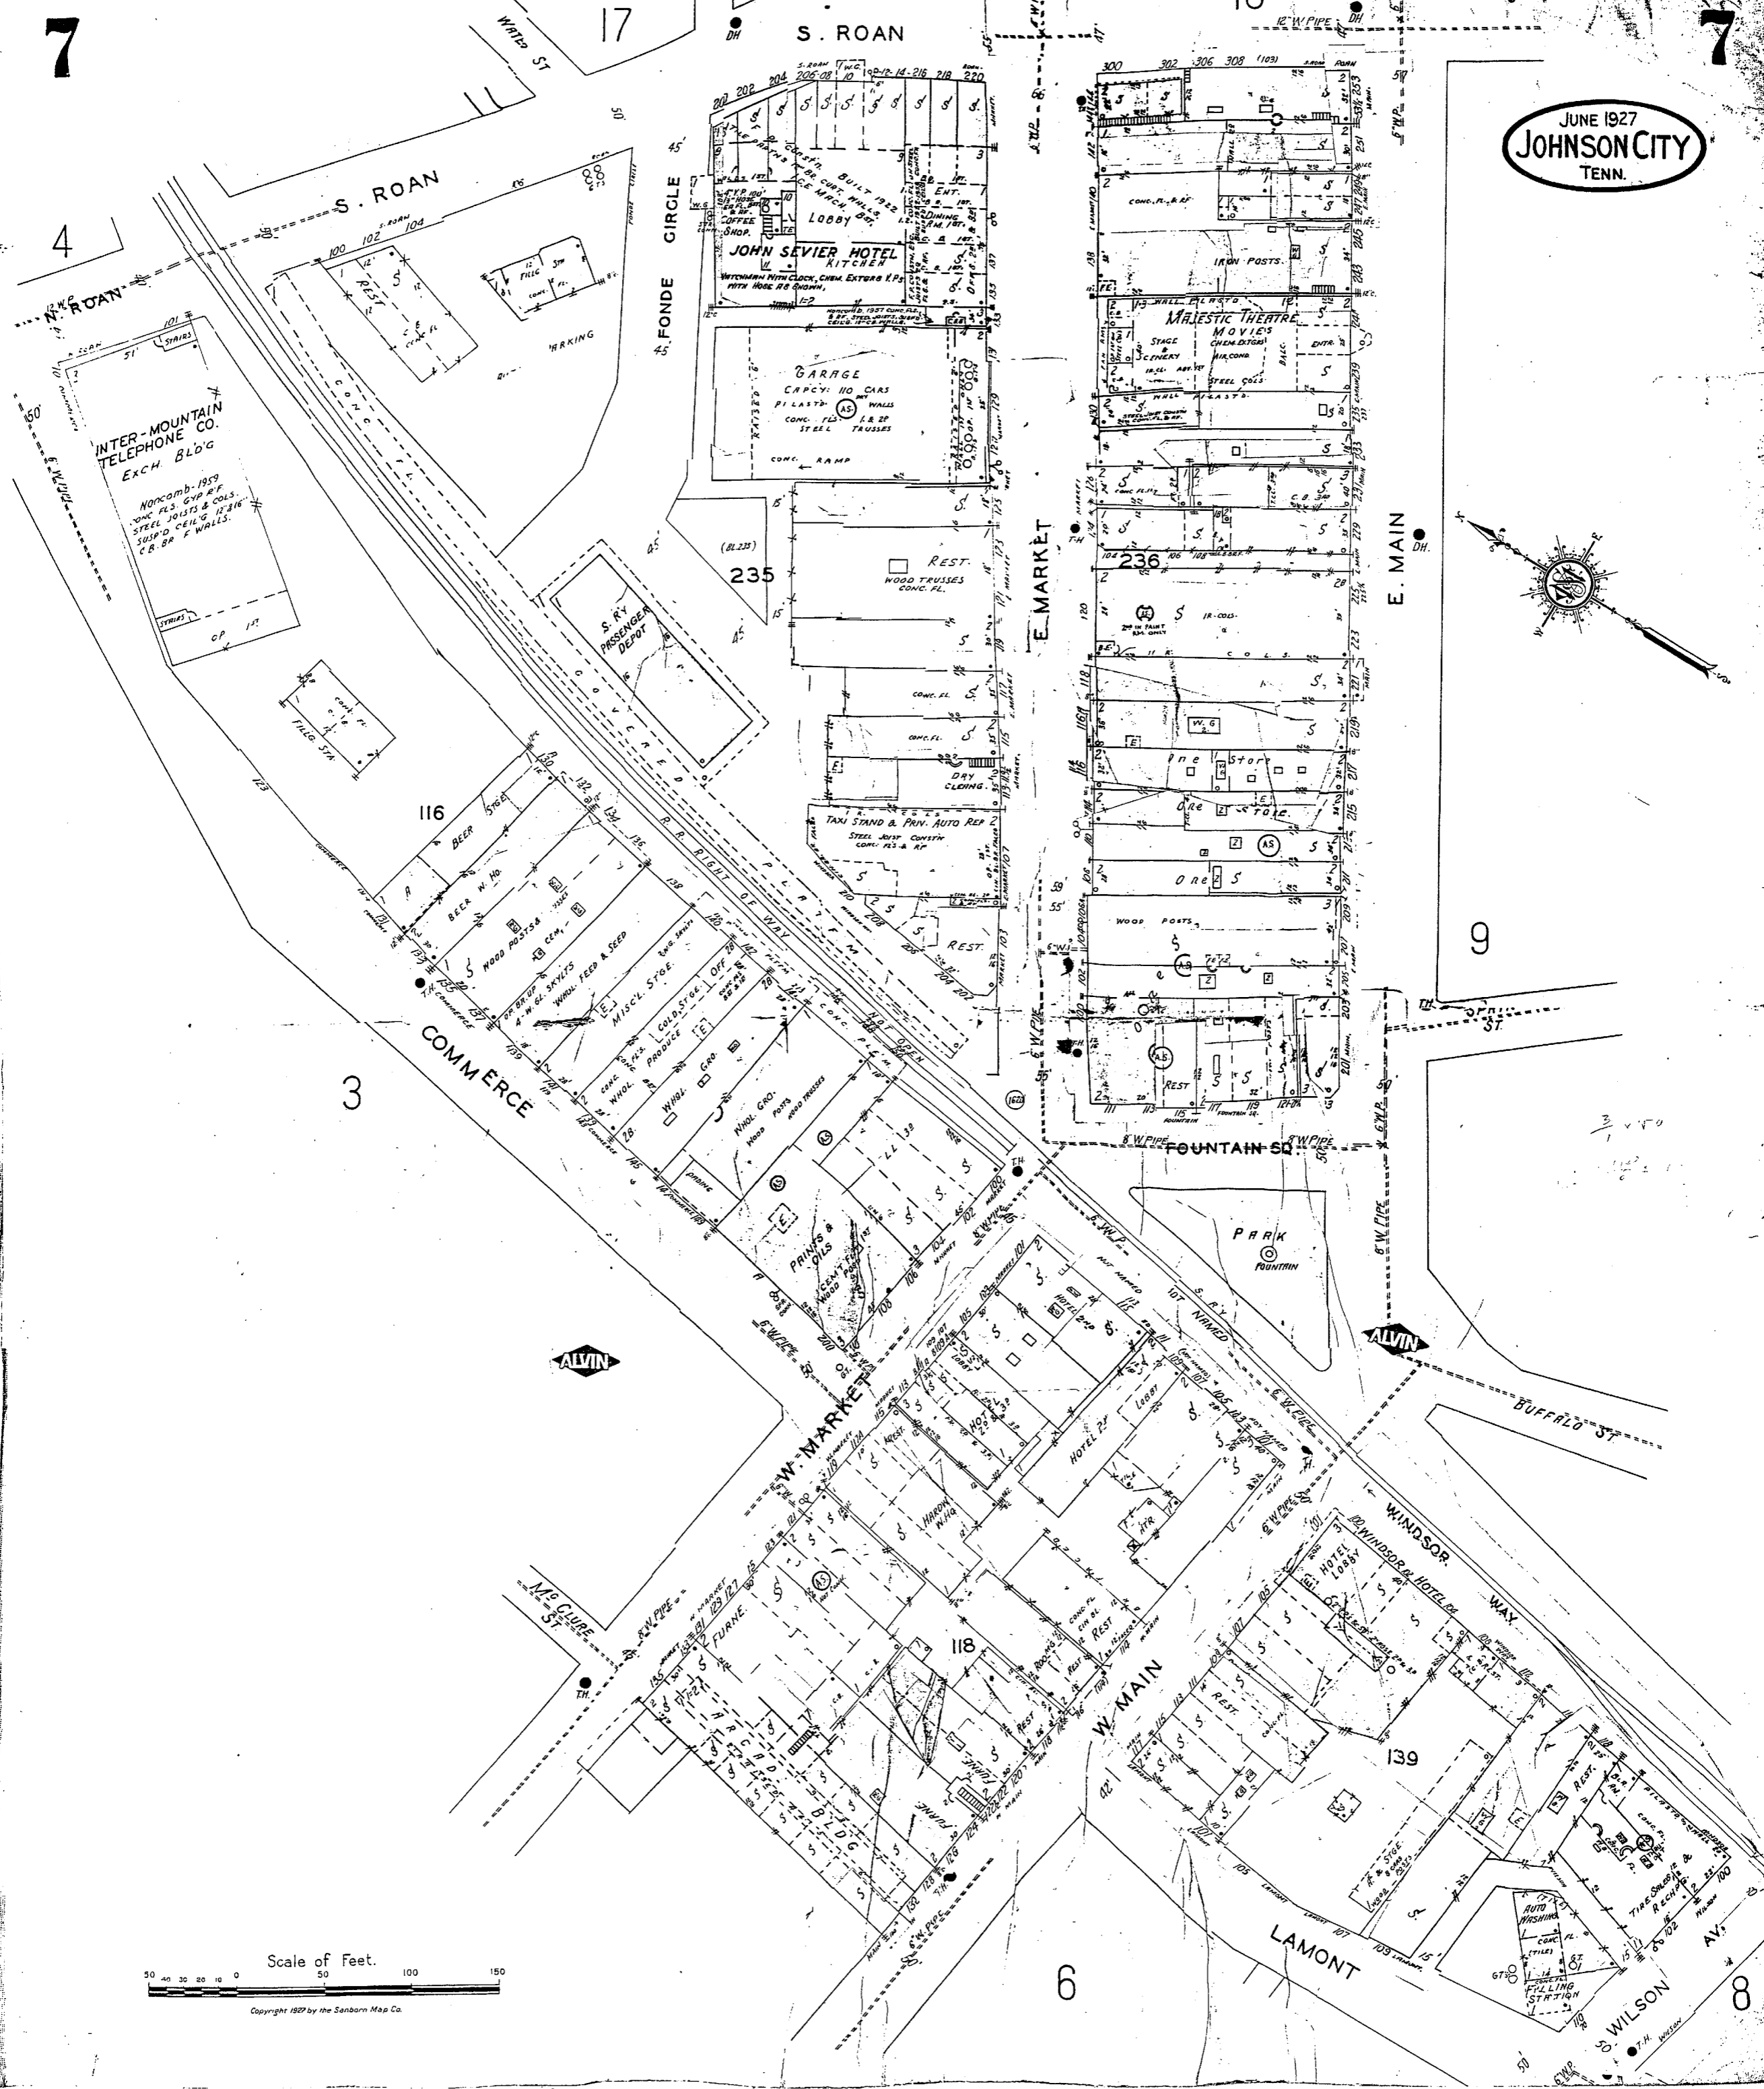

7

10

7

JUNE 1927  
JOHNSON CITY  
TENN.

Scale of Feet.

Copyright 1927 by the Sanborn Map Co.